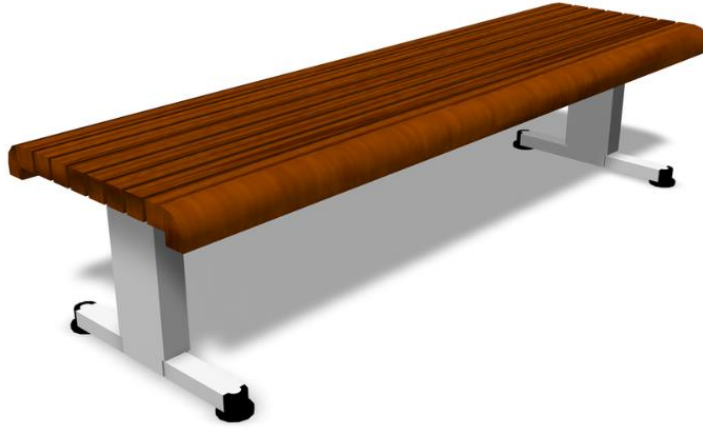

BOULEVARD BENCH

Number of users	0
Product width, mm	520
Product height, mm	430
Installation time (for 1), H	0
Foundation options	free_standing
Wood	<input checked="" type="checkbox"/>
Metal	<input type="checkbox"/>