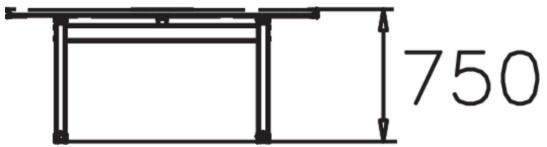

BOULEVARD TABLE

Number of users	0
Product width, mm	710
Product height, mm	750
Installation time (for 1), H	0
Foundation options	free_standing
Wood	<input type="checkbox"/>
Metal	<input checked="" type="checkbox"/>