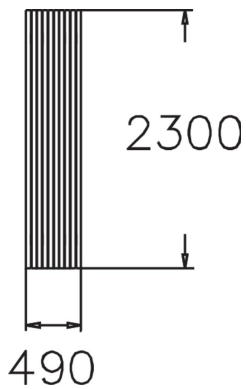

BOULEVARD BENCH 2300MM GREEN

Five seater Boulevard is full wooden and sturdy bench for parks and yards. It is free standing but can be anchored to the ground if necessary. Material is tight nordic pine and standard colors are grey, teak red and green.

Number of users	0
Product width, mm	490
Product height, mm	400
Installation time (for 1), H	0
Foundation options	free_standing
Wood	<input checked="" type="checkbox"/>