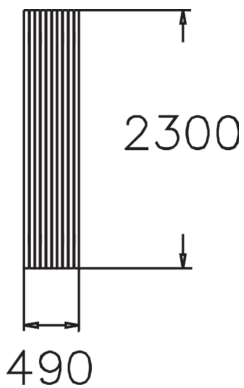

# BOULEVARD BENCH

400

Number of users	4
Product width, mm	610
Product height, mm	850
Installation time (for 1), H	0
Foundation options	free_standing
Wood	<input checked="" type="checkbox"/>
Metal	<input type="checkbox"/>