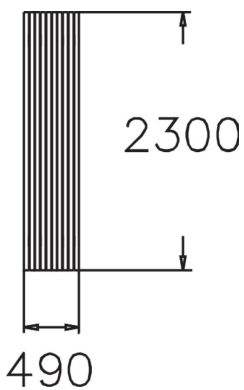

BOULEVARD BENCH 2300MM GREY

Five seater Boulevard is full wooden and sturdy bench for parks and yards. It is free standing but can be anchored to the ground if necessary. Material is tight nordic pine and standard colors are grey, teak red and green.

Number of users	6
Product width, mm	490
Product height, mm	400
Foundation options	free_standing
Wood	