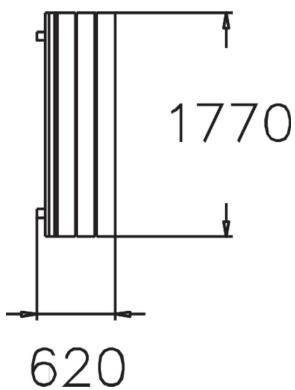

PARK WEEKEND BENCH

Number of users	4
Product length, mm	1770
Product width, mm	620
Product height, mm	780
Installation time (for 1), H	0.5
Foundation options	free_standing
Wood	