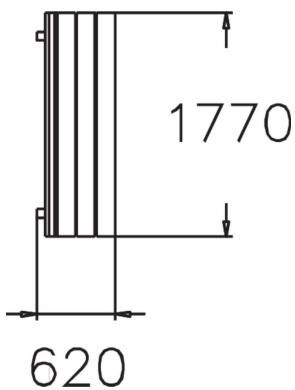

PARK WEEKEND BENCH

Number of users	4
Product length, mm	1770
Product width, mm	620
Product height, mm	780
Installation time (for 1), H	0.5
Foundation options	Free standing
Wood	