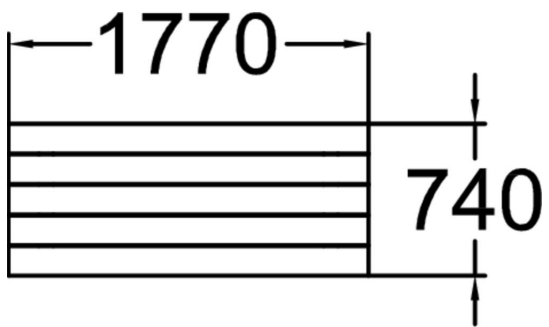

PARK WEEKEND TABLE

Product length, mm	1770
Product width, mm	745
Product height, mm	745
Installation time (for 1), H	3
Foundation options	Free standing Ground anchoring
Wood	