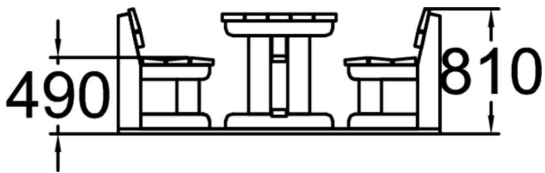

PARK WEEKEND PICNIC TABLE

Number of users	0
Product length, mm	2100
Product width, mm	1770
Product height, mm	780
Installation time (for 1), H	3
Foundation options	Free standing Ground anchoring
Wood	