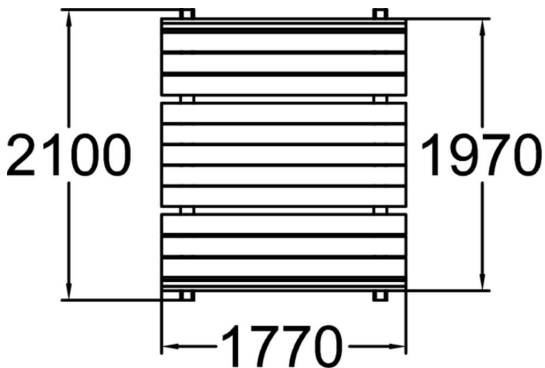

PARK WEEKEND PICNIC TABLE

Number of users	0
Product length, mm	2100
Product width, mm	1770
Product height, mm	780
Installation time (for 1), H	3
Foundation options	Free standing Ground anchoring
Wood	