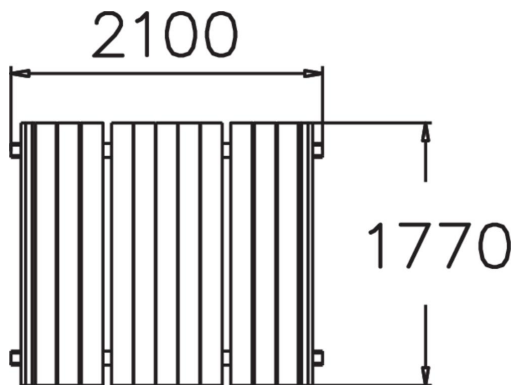

PARK WEEKEND PICNIC TABLE

Number of users	8
Product width, mm	2100
Product height, mm	800
Installation time (for 1), H	0
Foundation options	Free standing
Wood	