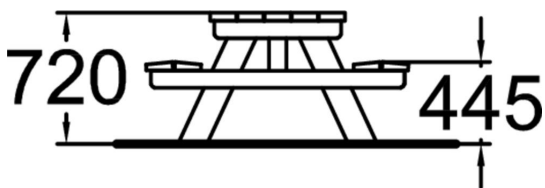

Number of users	8
Product length, mm	1770
Product width, mm	1447
Product height, mm	720
Installation time (for 1), H	3
Foundation options	free_standing ground_anchoring
Wood	