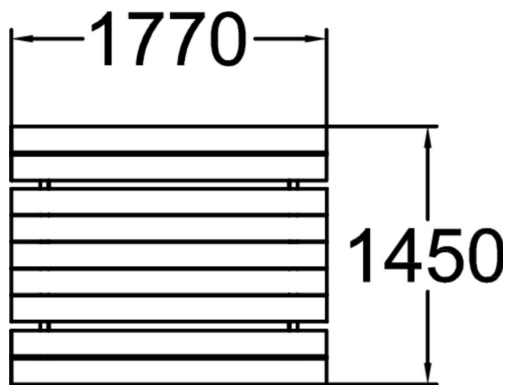

Number of users	8
Product length, mm	1770
Product width, mm	1447
Product height, mm	720
Installation time (for 1), H	3
Foundation options	free_standing ground_anchoring
Wood	