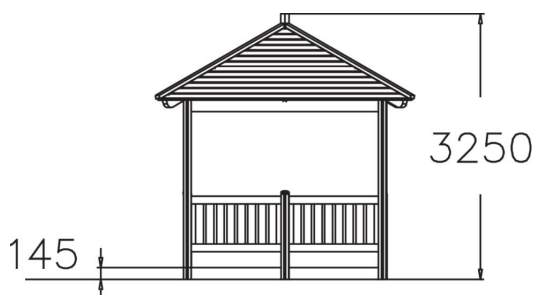

A square pavilion, that provides protection against both sun an rain.

Product length, mm	3100
Product width, mm	3100
Product height, mm	3250
Falling space, m ²	27.7
Installation time (for 1), H	6
Foundation options	Deep mounting
Wood	