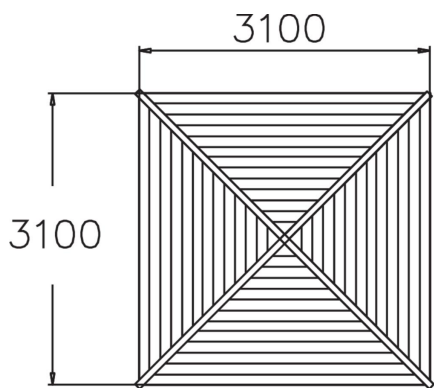

A square pavilion, that provides protection against both sun an rain.

Product length, mm	3100
Product width, mm	3100
Product height, mm	3250
Falling space, m ²	27.7
Installation time (for 1), H	6
Foundation options	Deep mounting
Wood	