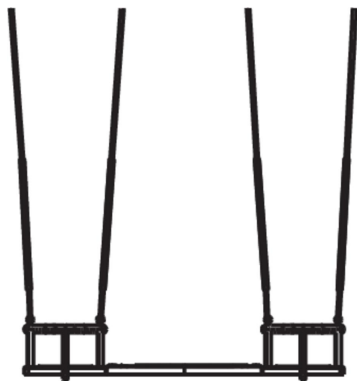

This is a swing to love! Capable to hold up to five(!) persons at a time, this fantastic swing has two baby seats, one at each end of the 1700 mm wide seat plank. This provides a nice seating space in the middle. The cradle seat gives support without making the child feeling cramped. The approximately 160 cm long chains are made of 6 mm polished austenitic stainless steel and come with plastic coverings. The frame material of the baby seat is aluminum and the coatings are black rubber. User age: 1+ The swing seat is suitable for the following frames: 137414M 137418M 220061M

User age	1+
Product length, mm	1700
Product width, mm	326
Safety info	EN 1176-1, 2 TÜV